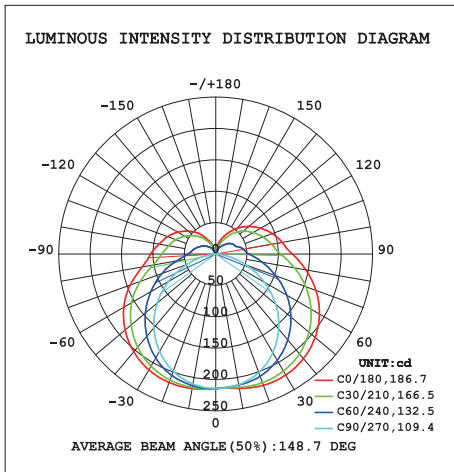

# Chio 10W

El. nr. 3254648

- Spenning: AC 200-240V 50Hz
- Total effekt: 10W
- Ra: RA>80
- Fargetemperatur: 3000K
- Levetid: 50000t
- Materiale: PC
- Garanti: 5 år
- Dimbar: Nei
- IP Level: IP44

**Betek** Chio

}

A<sup>+</sup>

The lamps cannot be changed in the luminaire.

874/2012

Flux out: 504.9 lm

Height	Eavg, Emax	Angle: 109.35deg	Diameter
1m	78.79, 214.71lx		282.23cm
2m	19.70, 53.68lx		564.45cm
3m	8.755, 23.86lx		846.68cm
4m	4.925, 13.42lx		1128.90cm
5m	3.152, 8.58lx		1411.13cm
6m	2.189, 5.96lx		1693.36cm
7m	1.608, 4.38lx		1975.58cm
8m	1.231, 3.35lx		2257.81cm
9m	0.9727, 2.65lx		2540.03cm
10m	0.7879, 2.14lx		2822.26cm

Note: The Curves indicate the illuminated area and the average illumination when the luminaire is at different distance.

Elnummer	Watt [W]	Lumen [lm]	LED Type	Mål [LxWxH mm]
3254648	10	1190	SMD	600x61x78