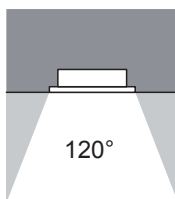

}

A<sup>+</sup>

The lamps cannot be changed in the luminaire.

874/2012

Flux out: 504.9 lm

Height	Eavg, Emax	Angle: 109.35deg	Diameter
1m	78.79, 214.71lx		282.23cm
2m	19.70, 53.68lx		564.45cm
3m	8.755, 23.86lx		846.68cm
4m	4.925, 13.42lx		1128.90cm
5m	3.152, 8.58lx		1411.13cm
6m	2.189, 5.96lx		1693.36cm
7m	1.608, 4.38lx		1975.58cm
8m	1.231, 3.35lx		2257.81cm
9m	0.9727, 2.65lx		2540.03cm
10m	0.7879, 2.14lx		2822.26cm

Note: The Curves indicate the illuminated area and the average illumination when the luminaire is at different distance.

Elnummer	Watt [W]	Lumen [lm]	LED Type	Mål [LxWxH mm]
3254648	10	1190	SMD	600x61x78