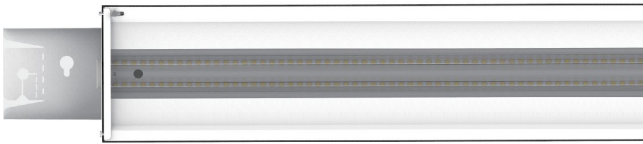

Vision 15-80

Elnummer: **3254654**

EAN: 7070913016927

IP23

General data

Installation type	Suspension/ Surface
Light source	LED
Color	White

Electrical properties

Power	80W
Operating voltage	AC 220-240V 50/60Hz
Driver	constant current
Driver included	yes (Philips)
Insulation class	Class I
Dimmable	No

Protection and safety

Ingress protection (IP) rating	IP23
IK classification	IK08
Ambient temperature	-20 to 40°C
Isosafe	-

Installation and mechanical properties

Through-wiring	5*2.5mm ²
Cutout	-
Construction height	-
Gyroscopic	-
DxH (Diameter x Height)	1550*120*55mm
Material	Iron.+PMMA

Light performance and quality

Lumen	13600 lumen
Lumens per watt	170 lm\w
Color temperature	4000K
Color rendering index (CRI)	80
SDCM / MacAdam step	3
Light distribution	60°
Optics	Lens
UGR (Unified Glare Rating)	30