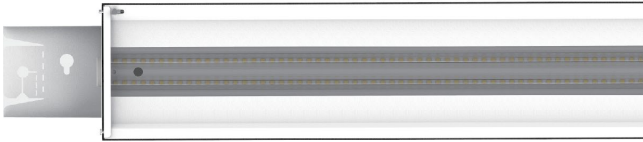

Vision 12-60

Elnummer: **3254655**

EAN: 7070913017009