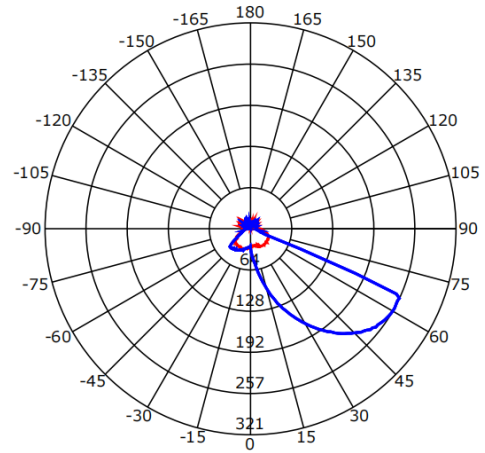

Ask Sirkel

Elnummer: 3253717

EAN: 7070913004849

IP54

Luminous Intensity Distribution Curve

Beam Angle(50%) C0-180,C90-270: 214.7 deg,46.4 deg

C0-180 — C90-270 —

General data

Installation type	Surface
Light source	LED
Color	Black

Electrical properties

Power	6 W
Operating voltage	AC 220-240V 50/60Hz
Driver	Non-dimmable
Driver included	Yes
Insulation class	Class I
Dimmable	No

Protection and safety

Ingress protection (IP) rating	IP54
IK classification	-
Ambient temperature	-20 to 40°C
Isosafe	-

Installation and mechanical properties

Through-wiring	-
Cutout	-
Construction height	110mm
Gyroscopic	-
DxH (Diameter x Height)	110*110 mm
Material	Alu.

Light performance and quality

Lumen	660 lumen
Lumens per watt	110 Lm/W
Color temperature	3000 K
Color rendering index (CRI)	80
SDCM / MacAdam step	<6
Light distribution	36°
Optics	Reflector
UGR (Unified Glare Rating)	35