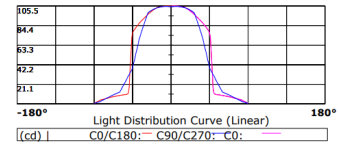

## Ask Kvadrat

Elnummer: 3253714

EAN: 7070913004764

Light Distribution Curve [Unit: cd]

### Light performance and quality

Lumen	400 Lm
Lumens per watt	65 Lm/W
Color temperature	3000 K
Color rendering index (CRI)	≥80
SDCM / MacAdam step	≤6
Light distribution	36°
Optics	Reflector
UGR (Unified Glare Rating)	21