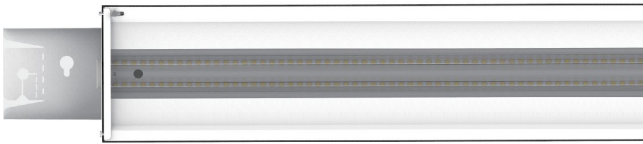

Vision 15-80 Sensor

Elnummer: **3254681**

EAN: 7070913021082

General data

Installation type	Suspension/ surface
Light source	LED
Color	White

Electrical properties

Power	80W
Operating voltage	AC 220-240V 50/60Hz
Driver	Sensor
Driver included	yes (Boke)
Insulation class	Class I
Dimmable	Yes with remote

Protection and safety

Ingress protection (IP) rating	IP23
IK classification	IK80
Ambient temperature	-20 to 40°C
Isosafe	-

Installation and mechanical properties

Through-wiring	5*2.5mm ²
Cutout	-
Construction height	-
Gyroscopic	-
DxH (Diameter x Height)	1550*120*55mm
Material	Iron.+PMMA

Light performance and quality

Lumen	13600 lumen
Lumens per watt	170 lm\w
Color temperature	4000K
Color rendering index (CRI)	80
SDCM / MacAdam step	3
Light distribution	60°
Optics	lens
UGR (Unified Glare Rating)	19